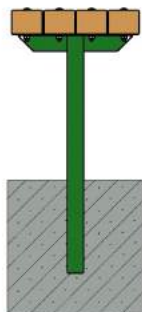

# PARKLANDS BENCH

*Metal Art Limited*  
Street & Park Furniture

The Parklands Bench features large-profile 90 x 70 mm H4 treated pine slats on our usual high-spec. steel framing.

This is a park bench designed for tight budgets and built to take the knocks with easy maintenance. It is uncomplicated yet robust and practical to suit any open-space park or reserve setting.

Timber finishing options are available and the steelwork can be powder coated to your colour of choice.

*Metal Art Ltd*

51 Port Road, Seaview  
Wellington, New Zealand  
Ph +64 4 939-6666  
Fax +64 4 9396696  
info@metalart.co.nz  
www.metalart.co.nz